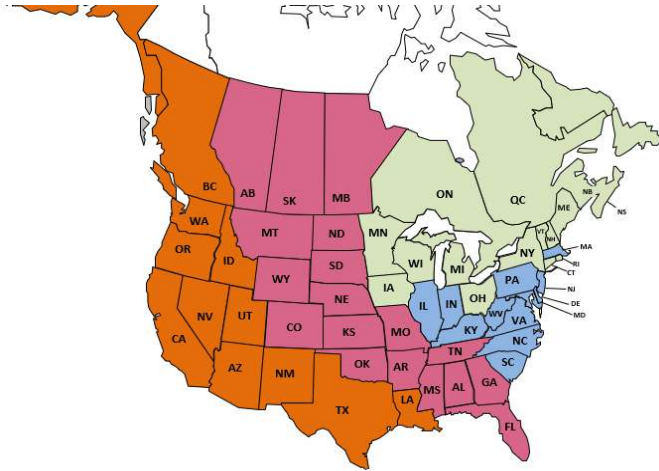

Fleets of 26 - 90 trucks

62 Kimberly Mcauley
 CT, IA, ME, MI, MN, NB, NF, NH, NL, NS, NY, OH, ON, PQ, QC, RI, VT, WI
 216-387-5486
 kmcauley@ta-petro.com

65 Denise DeSalve
 AB, AL, AR, CO, FL, GA, KS, MB, MO, MS, MT, ND, NE, OK, SD, SK, TN, WY
 216-440-7828
 ddesalve@ta-petro.com