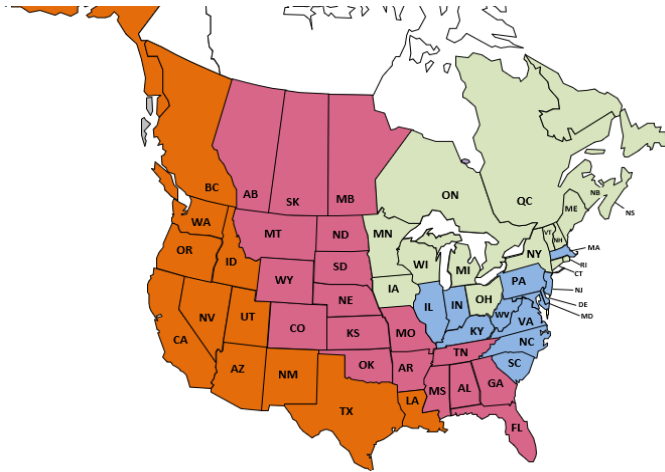

Fleets of 26 - 90 trucks

62 Kimberly Mcauley
 CT, IA, ME, MI, MN, NB, NF, NH, NL, NS, NY, OH, ON, PQ, QC, RI, VT, WI
 216-387-5486
 kmcauley@ta-petro.com

65 Denise DeSalve
 AB, AL, AR, CO, FL, GA, KS, MB, MO, MS, MT, ND, NE, OK, SD, SK, TN, WY
 216-440-7828
 ddesalve@ta-petro.com