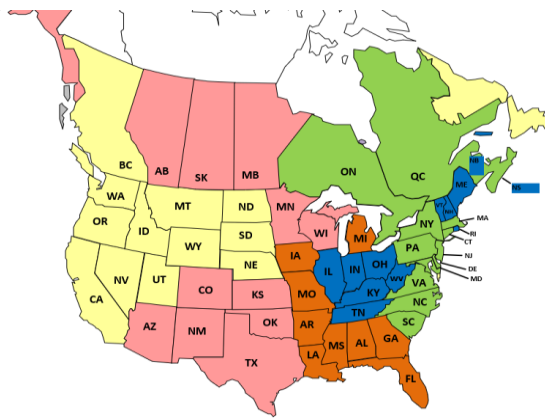

Fleets of 1 - 25 trucks

68 Neha Dias
DC, IL, IN, KY, ME, NB, NH, NS, OH, PE, RI, TN, VT, WV
216-390-3581
ndias@ta-petro.com

66 Sam Stakolich
BC, CA, ID, MT, ND, NE, NF, NL, NV, OR, SD, UT, WA, WY
440-673-5837
sstakolich@ta-petro.com

63 Victoria Duraj
AL, AR, FL, GA, IA, LA, MI, MO, MS
440-821-0845
vduraj@ta-petro.com

60 Kelly Harting
AB, AK, AZ, CO, KS, MB, MN, NM, OK, SK, TX, WI
216-905-4977
kharting@ta-petro.com

67 Jennifer Moore
CT, DE, MA, MD, NC, NJ, NY, ON, PA, PQ, QC, SC, VA
216.645.6402
jmoore5@ta-petro.com

Sales Support
Kayla Elks
440-808-3259
kellks@ta-petro.com

Sales Support
Jenn Walsh
440-617-1137
jwalsh@ta-petro.com

Sales Support
Gabriella Jackson
440-250-4713
gjackson5@ta-petro.com

Aggregator Sales

Kathleen Roseman, VP Channel Partner Programs

440-808-4485
kroseman@ta-petro.com

81 Greg Duhaime
Office: 440-250-5893
Cell: 330-391-0836
gduhaime@ta-petro.com

Kassidy Grife
Office: 440-872-6008
Cell: 216-440-0858
kgrife@ta-petro.com

Sales Support- Aggregator Sales
Kathy Stergar 440-808-3139 kstergar@ta-petro.com
Stephanie Sheppard 440-872-6090 ssheppard@ta-petro.com
Devin Carver 440-250-5891 dcarver2@ta-petro.com